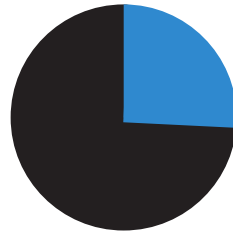

# ARKANSAS ACCIDENTS BY THE NUMBERS

EVERY **17.5** HOURS  
- HOW OFTEN SOMEONE DIES ON  
AVERAGE IN A CAR ACCIDENT STATEWIDE

**26%**  
- FATAL ACCIDENTS  
CAUSED BY SPEEDING DRIVERS  
STATEWIDE ON AVERAGE EACH YEAR