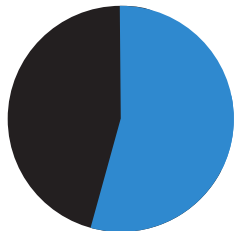

# ARKANSAS ACCIDENTS BY THE NUMBERS

EVERY **17.5** HOURS  
- HOW OFTEN SOMEONE DIES ON  
AVERAGE IN A CAR ACCIDENT STATEWIDE

**26%**  
- FATAL ACCIDENTS  
CAUSED BY SPEEDING DRIVERS  
STATEWIDE ON AVERAGE EACH YEAR