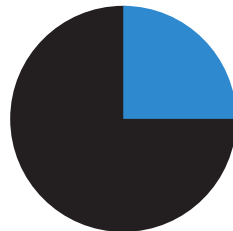

60%
- FATAL ACCIDENTS
ON RURAL ROADS STATEWIDE ON
AVERAGE EACH YEAR